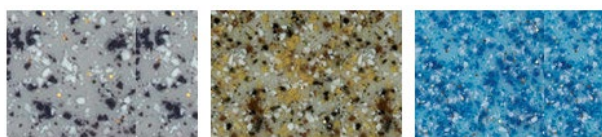

GOLDEN PEBBLE

BLUE SAPPHIRE

Bi-Luminate & Cyber

SMOKEY QUARTZ